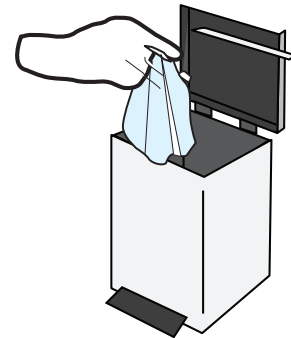

## Method

The whole process should take at least 45 seconds

Finally, apply Alcohol Hand Gel to both hands