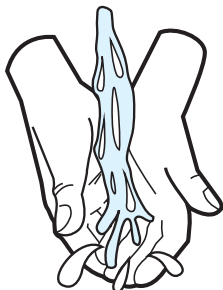

## Method

The whole process should take at least 45 seconds

Finally, apply Alcohol Hand Gel to both hands