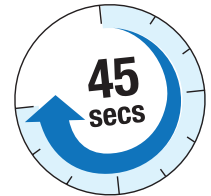

## Method

The whole process should take at least 45 seconds

Finally, apply Alcohol Hand Gel to both hands