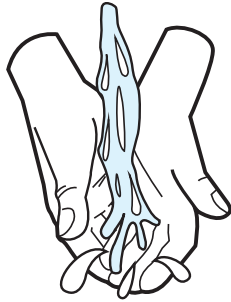

## Method

The whole process should take at least 45 seconds

Finally, apply Alcohol Hand Gel to both hands