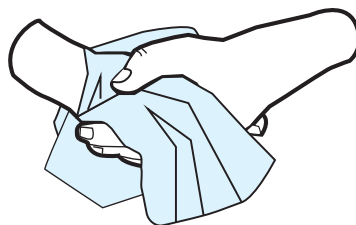

## Method

The whole process should take at least 45 seconds

Finally, apply Alcohol Hand Gel to both hands