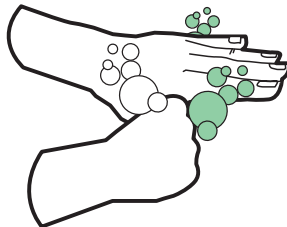

## Method

The whole process should take at least 45 seconds

Finally, apply Alcohol Hand Gel to both hands