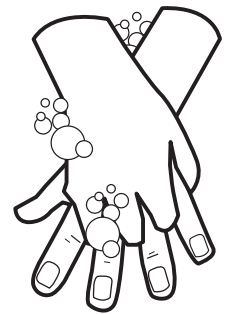

## Method

The whole process should take at least 45 seconds

Finally, apply Alcohol Hand Gel to both hands